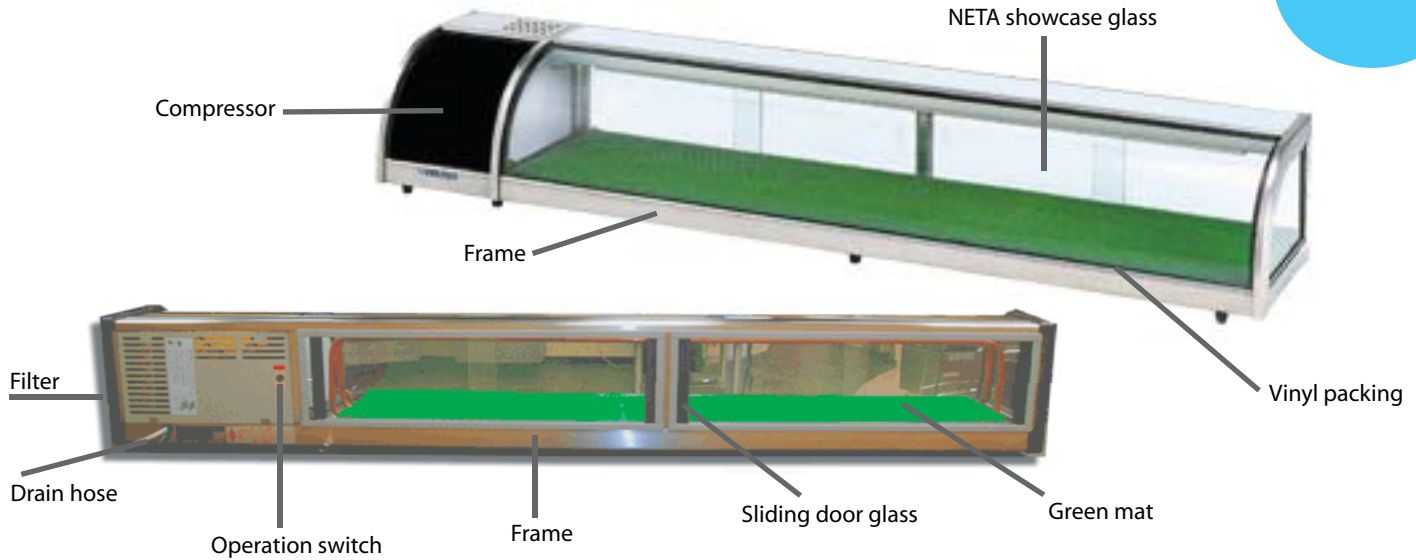

OHO

Sushi cold display

- European look
- Curved glass
- Air flow
- Sliding glass doors
- One year warranty on parts and labor

OHO

Product description

Specifications

MARCH 1st 2014

MODEL	WIDTH	DEPTH	HEIGHT	PRICE
OHO-1150	45.25"	11.75"	10.9"	\$ 3299. ⁰⁰
OHO-1400	55"	11.75"	10.9"	\$ 3699. ⁰⁰
OHO-1700	67"	11.75"	10.9"	\$ 3999. ⁰⁰
OHO-2000	78.75"	11.75"	10.9"	\$ 4599. ⁰⁰
OHO-2350	92.5"	11.75"	10.9"	\$ 5299. ⁰⁰

When placing orders, specify right or left customer side. Compressor drawings and measurements to scale required for custom orders, consult with your foodservice dealer. Price subject to change without notice.