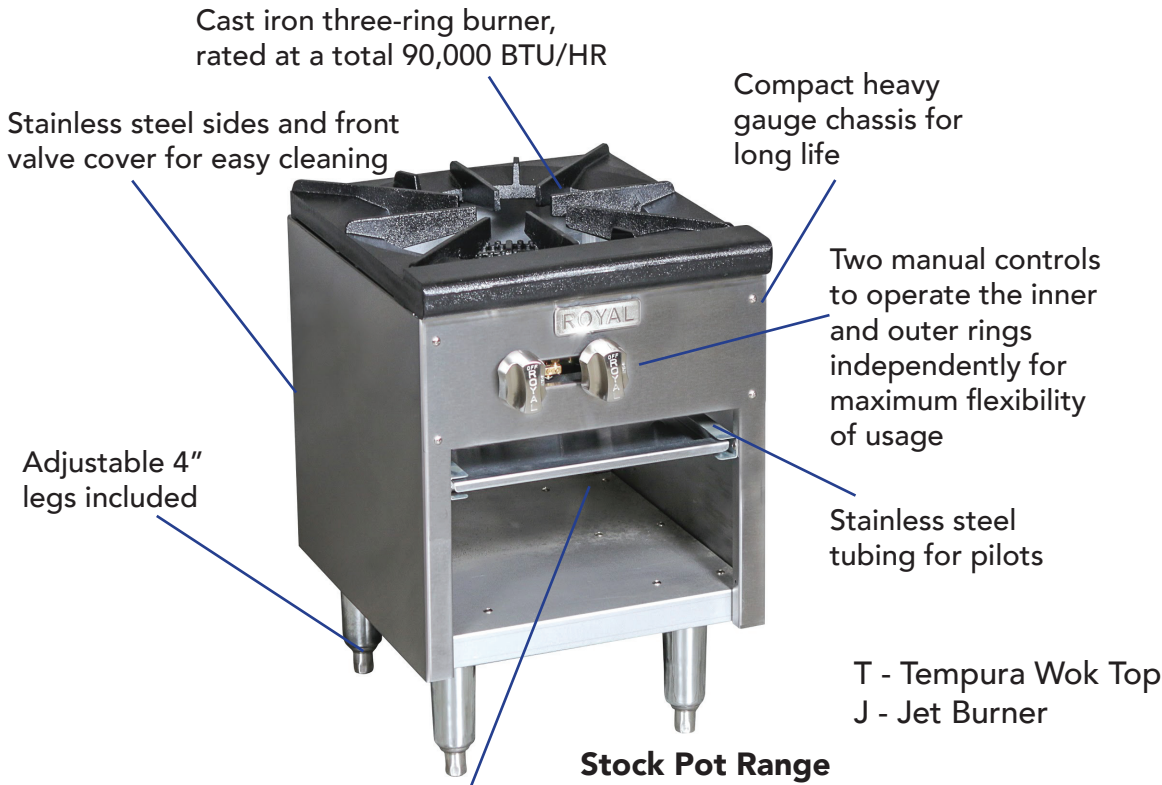

RSP and RMJ Series

Full width, removable stainless steel drip pan to catch spills for easy cleaning

T - Tempura Wok Top
J - Jet Burner

Available models:

Model	Width	Depth	Height	Burners	Total BTU
RSP-18-18	18"	21"	18"	1	90,000
RSP-18	18"	21"	24"	1	90,000
RSP-18-36	18"	21"	36"	1	90,000
RSP-18D-24	18"	42"	24"	2	180,000
RSP-18D-36	18"	42"	36"	2	180,000
RSP-24	24"	24"	24"	1	90,000
RSP-18T (Tempura wok top)	18"	21"	24"	1	90,000
RSP-J-18 (Jet burner)	18"	21"	24"	1	125,000
RSP-J-18D (Jet burner)	18"	42"	30"	2	250,000
RMJ-13 (Mandrin Wok range)	18"	21"	30"	1	125,000
RMJ-15 (Mandarin Wok range)	18"	21"	30"	1	125,000