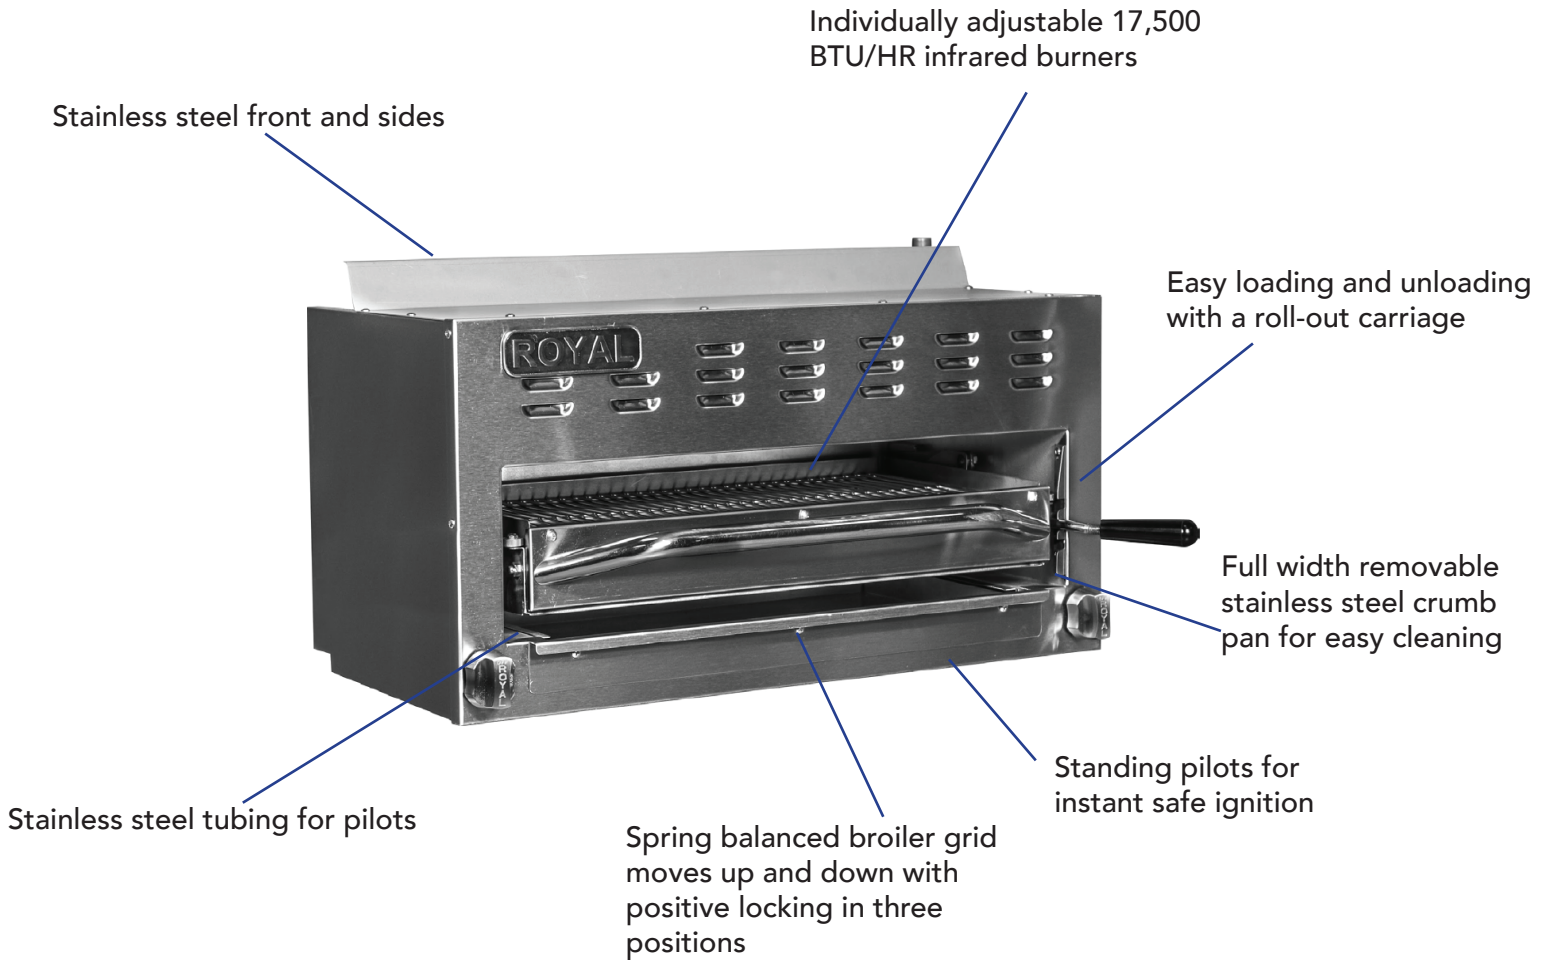

RSB Series

Available models:

Model	Width	Burners	Total BTU
RSB-24	24"	1	17,500
RSB-36	36"	2	35,000
RSB-48	48"	3	40,000

**2 YEAR WARRANTY ON
PARTS AND LABOUR**