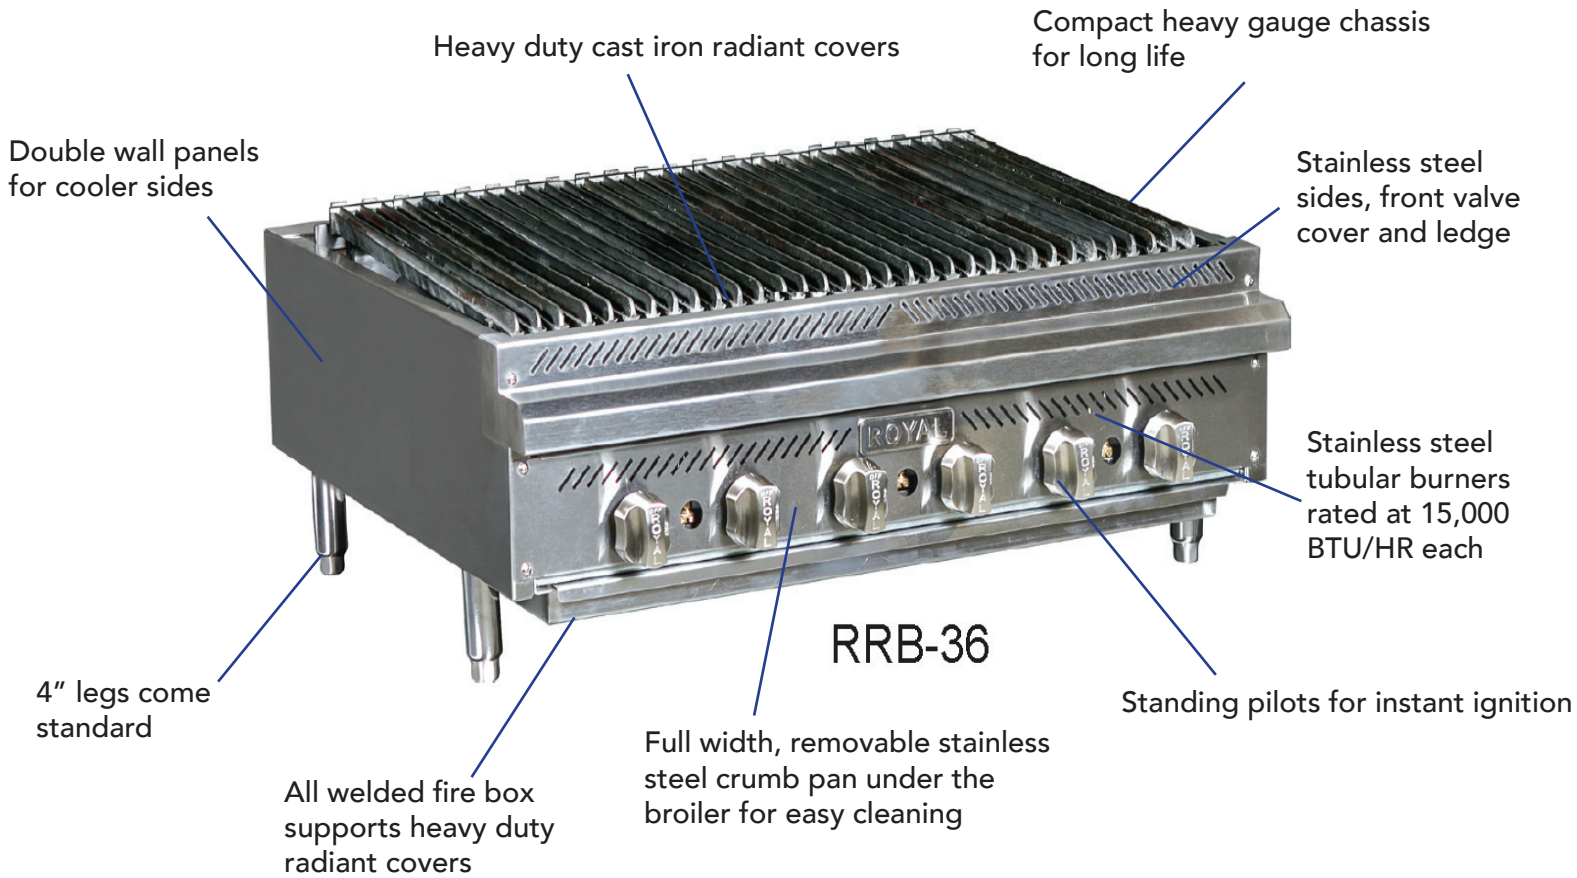

Radiant Broiler

RRB Series

Available models:

Model	Width	Depth	Burners	Total BTU
RRB-12	12"	30 ½"	1	15,000
RRB-18	18"	30 ½"	3	45,000
RRB-24	24"	30 ½"	4	60,000
RRB-30	30"	30 ½"	5	75,000
RRB-36	36"	30 ½"	6	90,000
RRB-48	48"	30 ½"	8	120,000
RRB-60	60"	30 ½"	10	150,000
RRB-72	72"	30 ½"	12	180,000