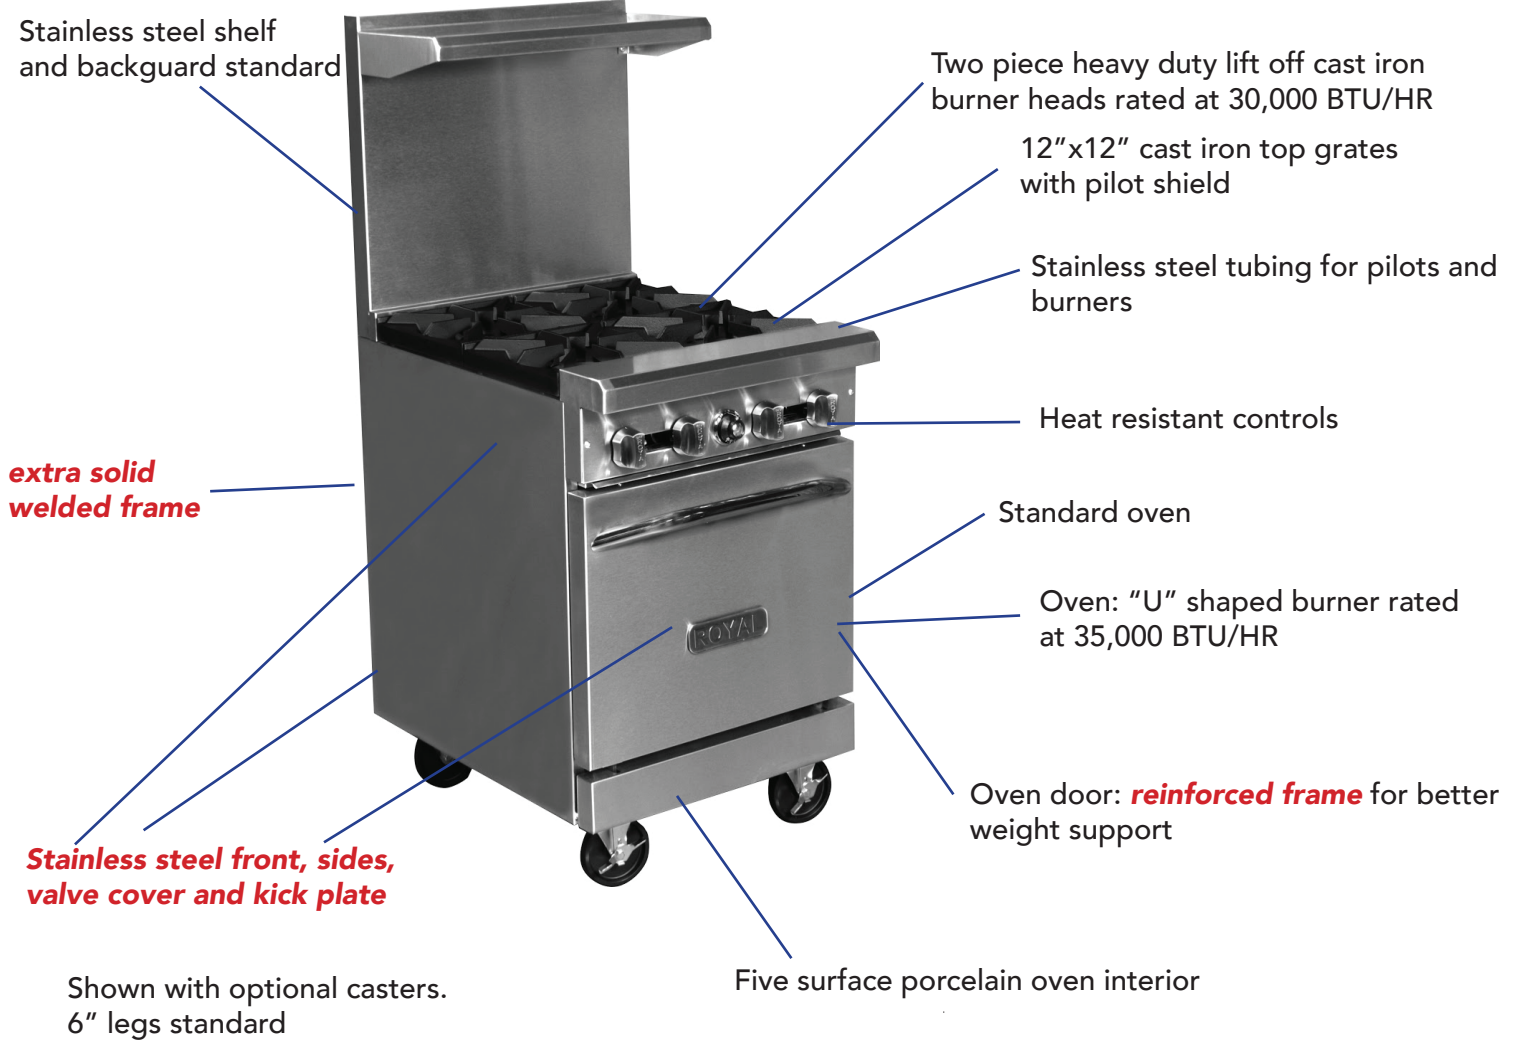

RR-4 Series

Available Combinations:

Custom made models also available

RR-4
4 burners

RR-2G12
2 burners with
12" griddle

RR-G24
24" griddle

**2 YEAR WARRANTY ON
PARTS AND LABOUR**