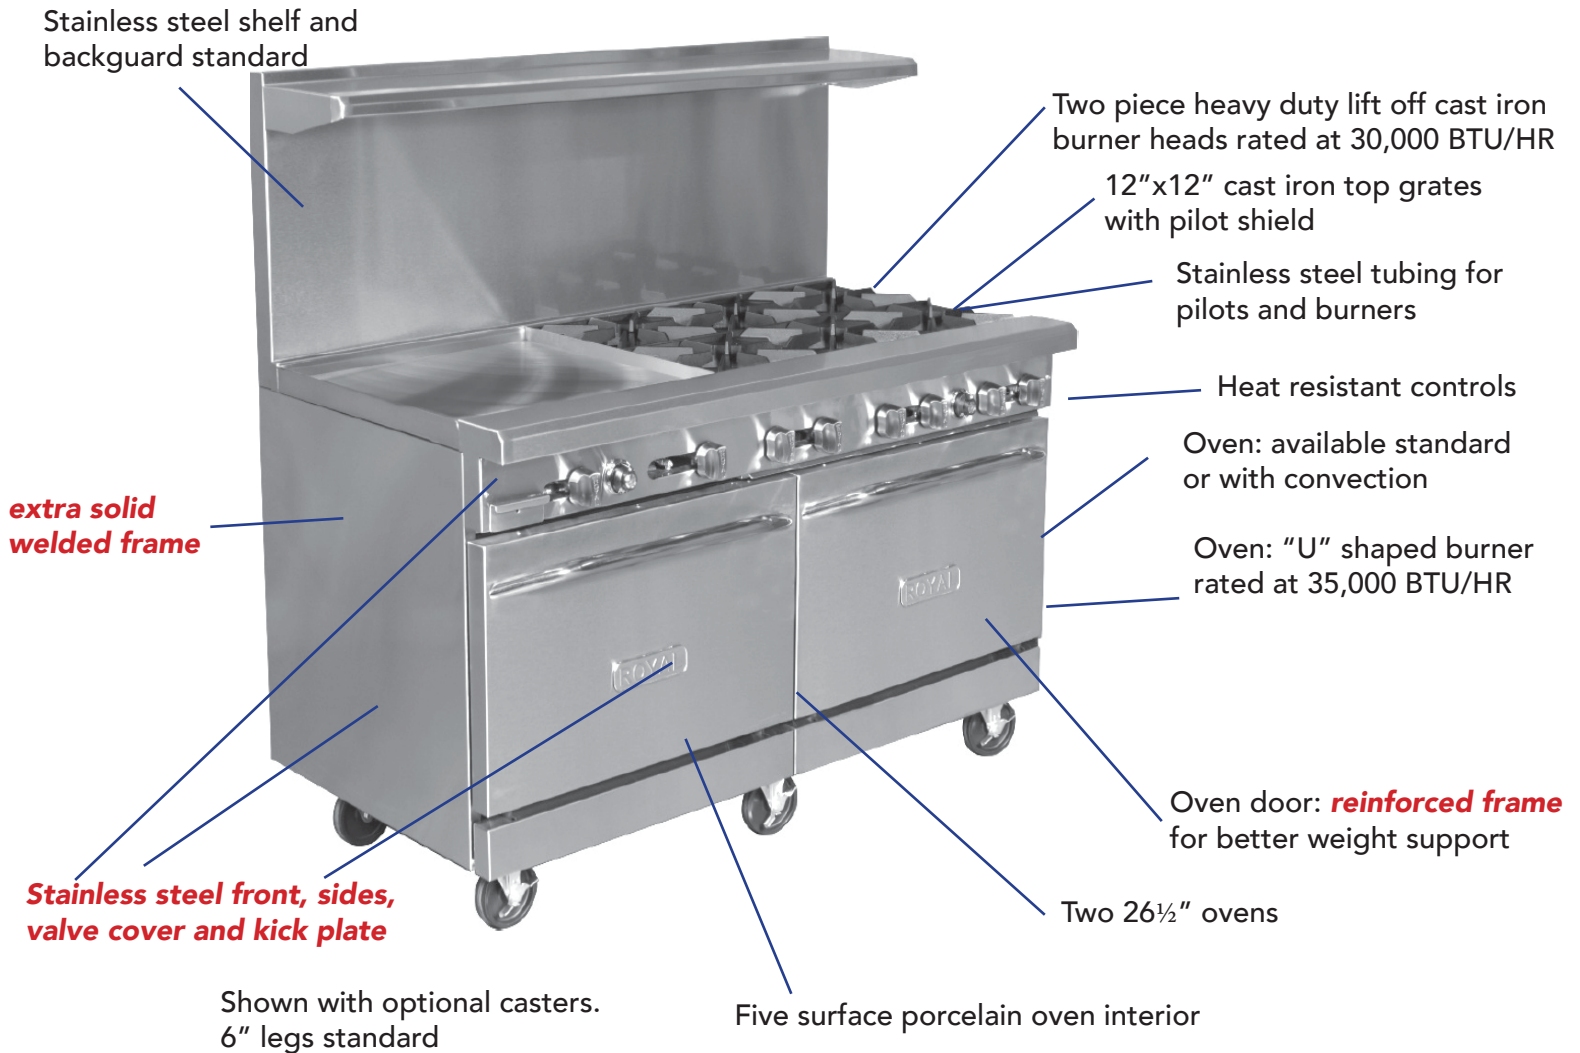

# 60" Range

## RR-10 Series

### Available Combinations:

RR-10

10 burners

RR-6G24

6 burners with 24" griddle

RR-4G36

4 burners with 36" griddle

RR-2G48

2 burners with 48" griddle

RR-G60

60" griddle

Custom made models also available

**2 YEAR WARRANTY ON PARTS AND LABOUR**