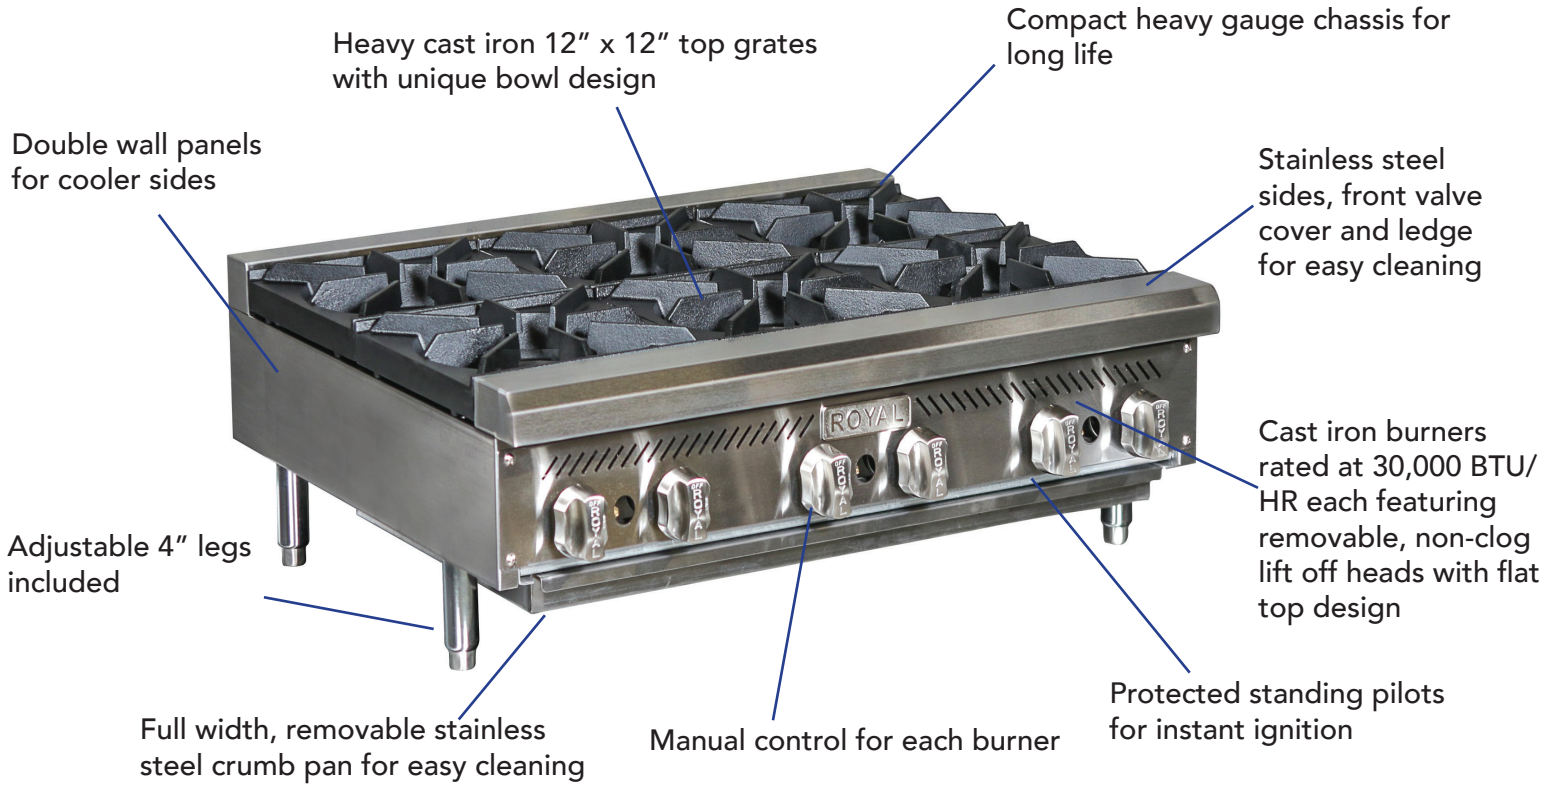

Hot Plate

RHP Series

Available models:

Model	Width	Depth	Burners	Total BTU
RHP-12-1	12"	16"	1	30,000
RHP-12-2	12"	30 ½"	2	60,000
RHP-24-2	24"	16"	2	60,000
RHP-24-4	24"	30 ½"	4	120,000
RHP-36-6	36"	30 ½"	6	180,000
RHP-48-8	48"	30 ½"	8	240,000
RHP-12-2SU (Step-up burners)	12"	30 ½"	2	60,000
RHP-24-2SU (Step-up burners)	24"	30 ½"	4	120,000
RHP-36-6SU (Step-up burners)	36"	30 ½"	6	180,000
RHP-48-8SU (Step-up burners)	48"	30 ½"	8	240,000